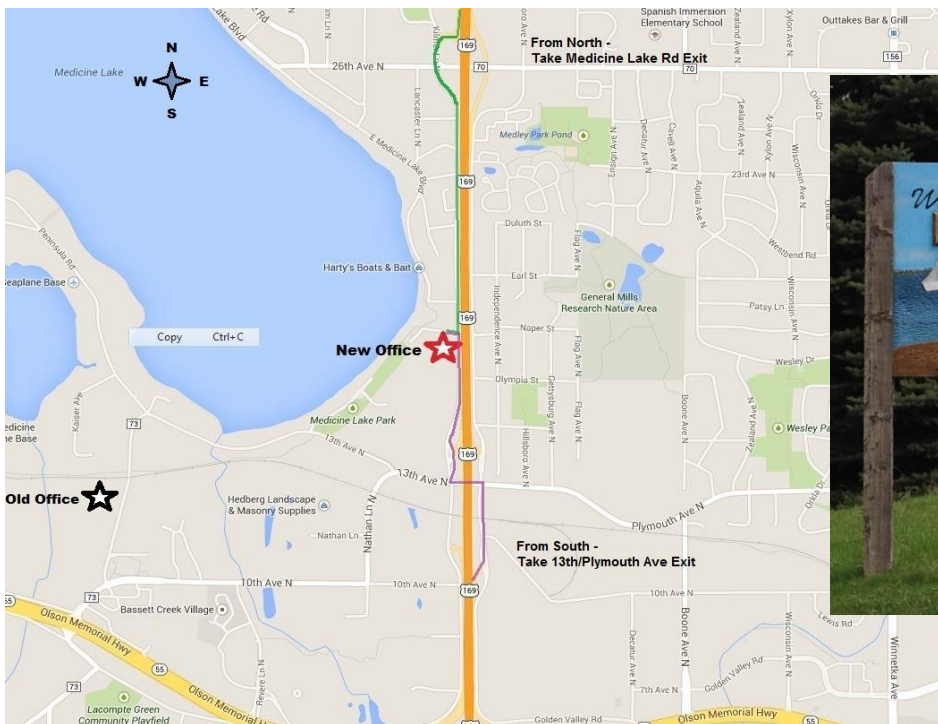

Berger Financial Group, Inc.
1695 State Highway 169
Plymouth, MN 55441

Directions from North

Take Hwy 169 South onto **Medicine Lake Rd** exit.
The off ramp will curve around and come to a T.
Turn **left** at the T (Kilmer Lane).
At the stop sign (Medicine Lake Rd) stay straight on Kilmer (frontage road) for 0.6 miles.
Turn **right** onto 17th Avenue at the East Medicine Lake Park sign.
Take an immediate **left** into the parking lot.

Directions from South

Take Hwy 169 North onto **Plymouth Avenue /13th Ave** exit.
Follow long exit ramp down to the stop light and turn **left** at the light on 13th Avenue.
Go under 169 and take the first **right** at the light (Frontage Road).
Travel 0.3 miles, past United Products and Ryerson.
Turn **left** onto 17th Avenue at the East Medicine Lake Park sign.
Take an immediate **left** into the parking lot.